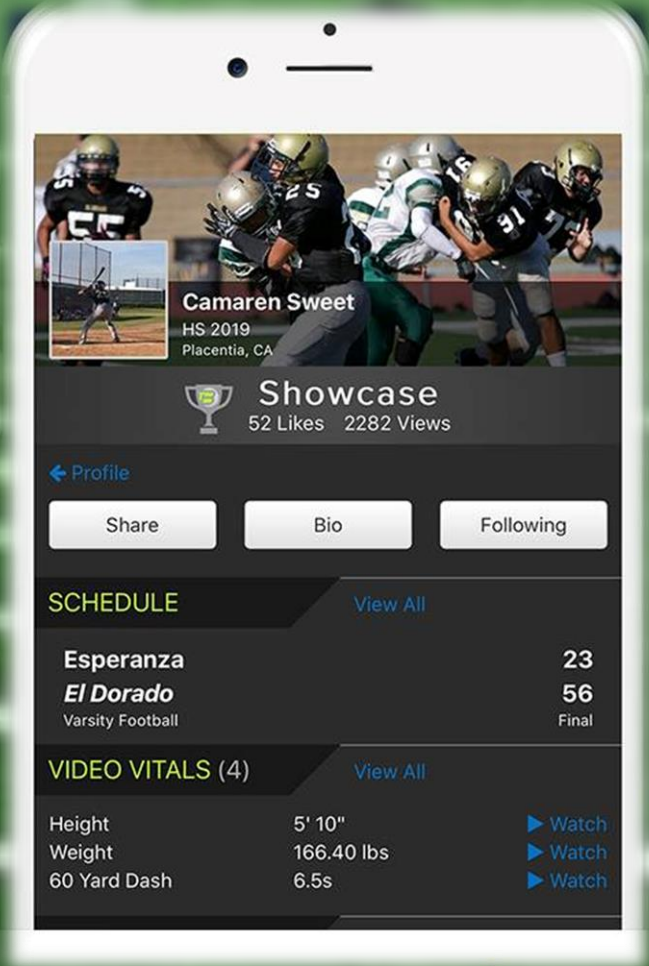

Football Combine

6th-8th grade 8am-10am

9th-12th grade 10am-12 noon

Date: Saturday Feb. 25th, 2017

at EDGE Sports Fitness, Edmond, OK

$40 pre-registered / $60 day of